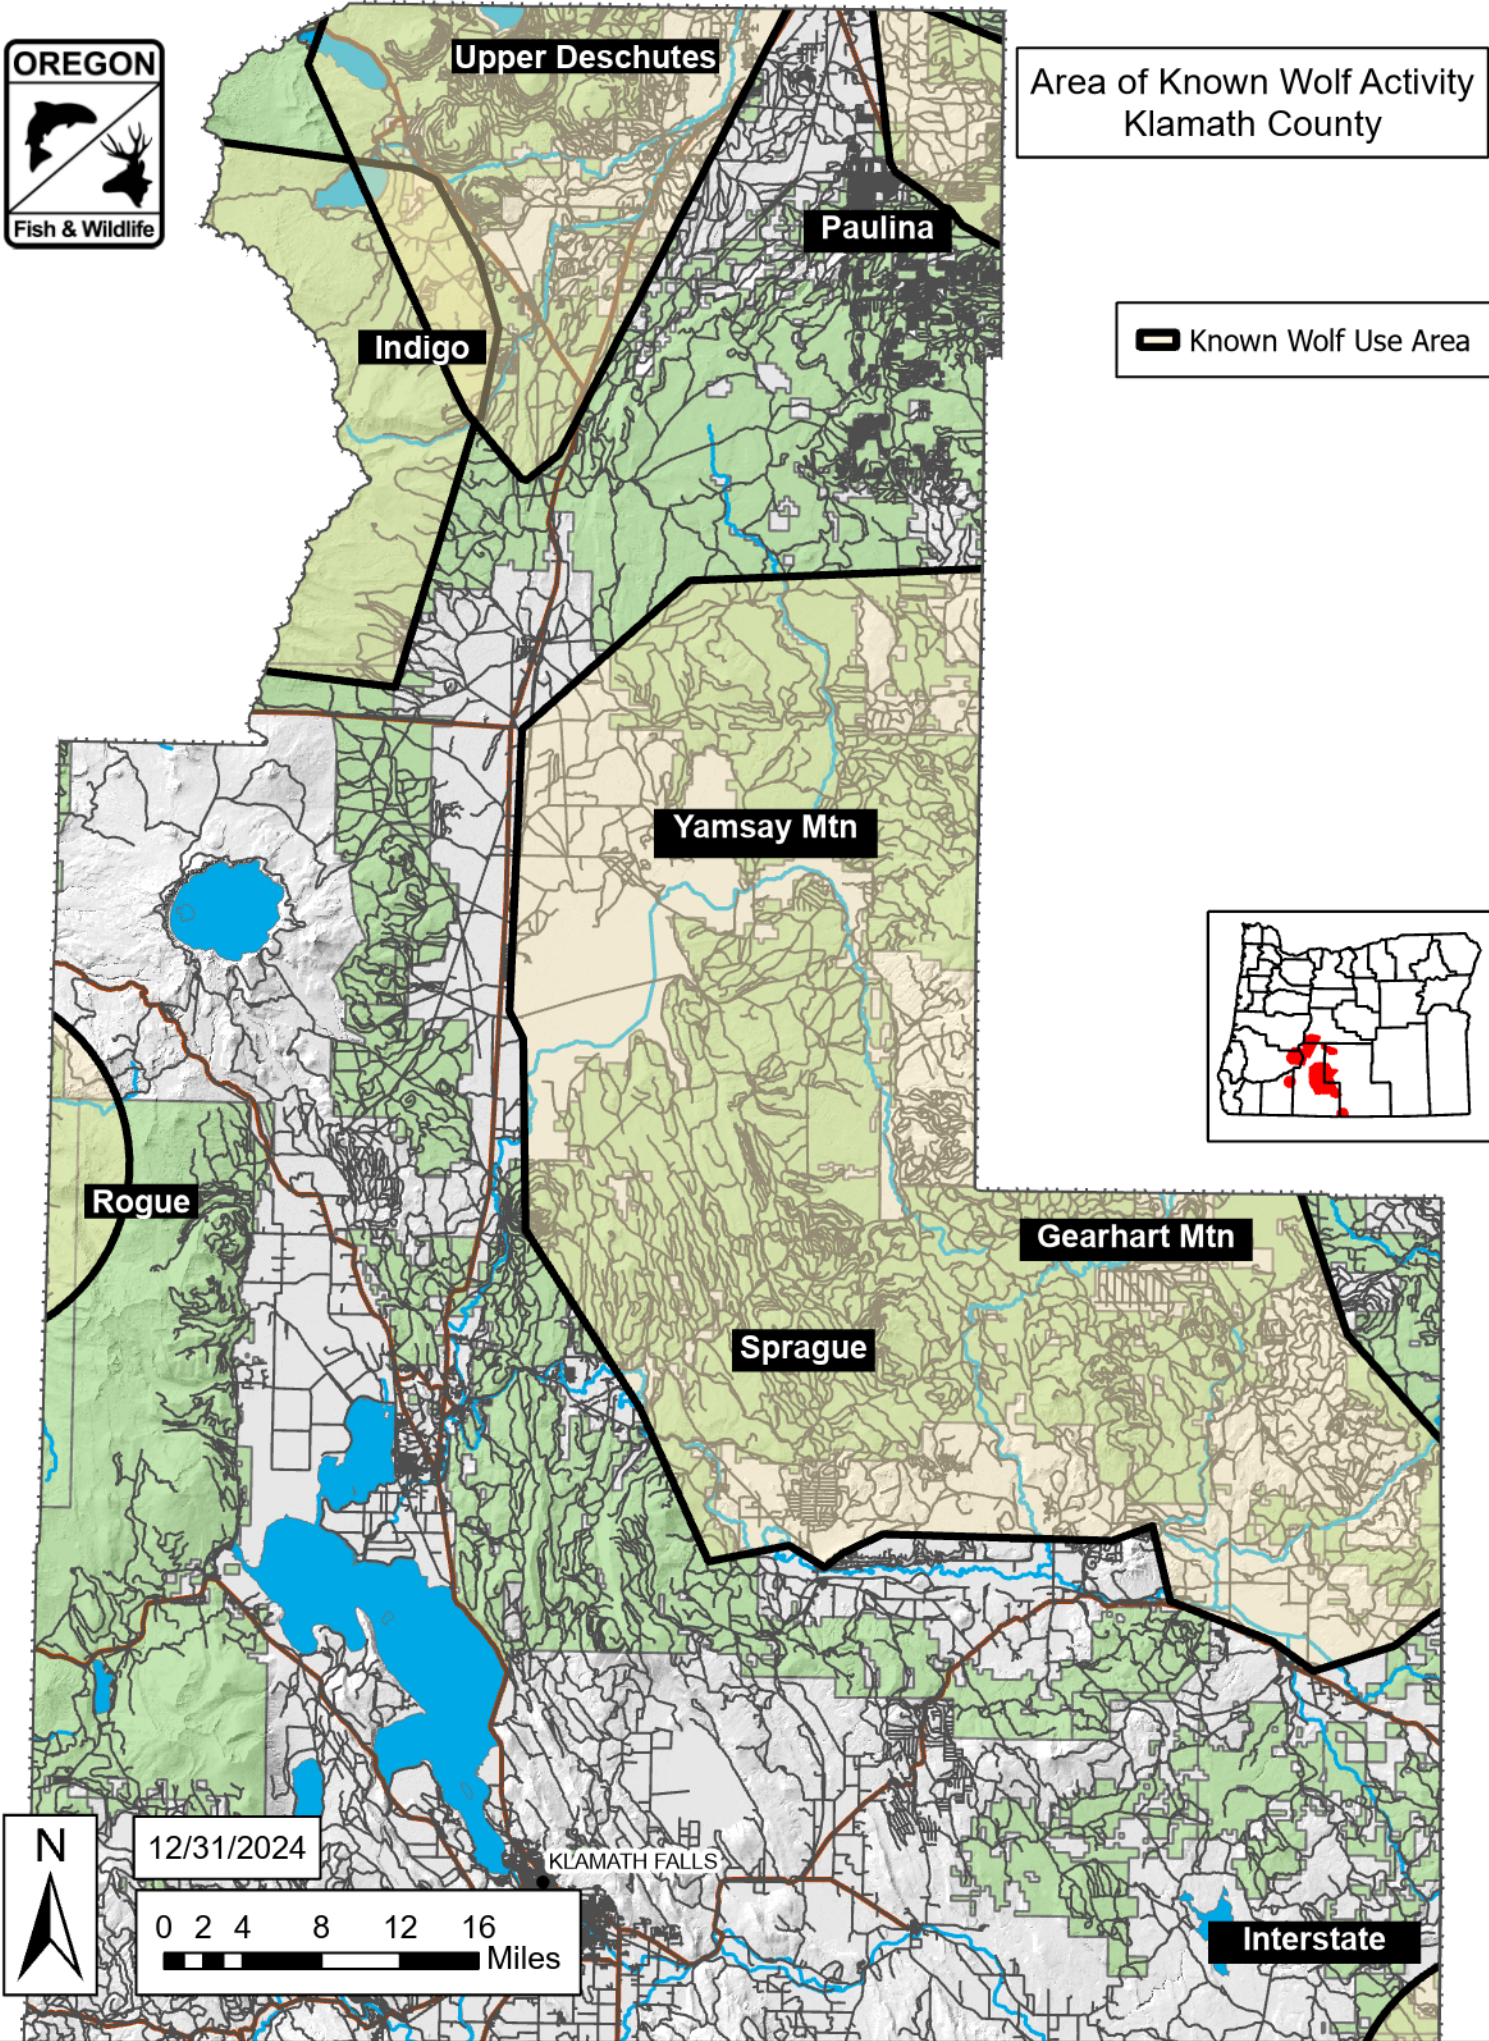

Area of Known Wolf Activity
Klamath County

 Known Wolf Use Area

12/31/2024

0 2 4 8 12 16 Miles

KLAMATH FALLS

Interstate